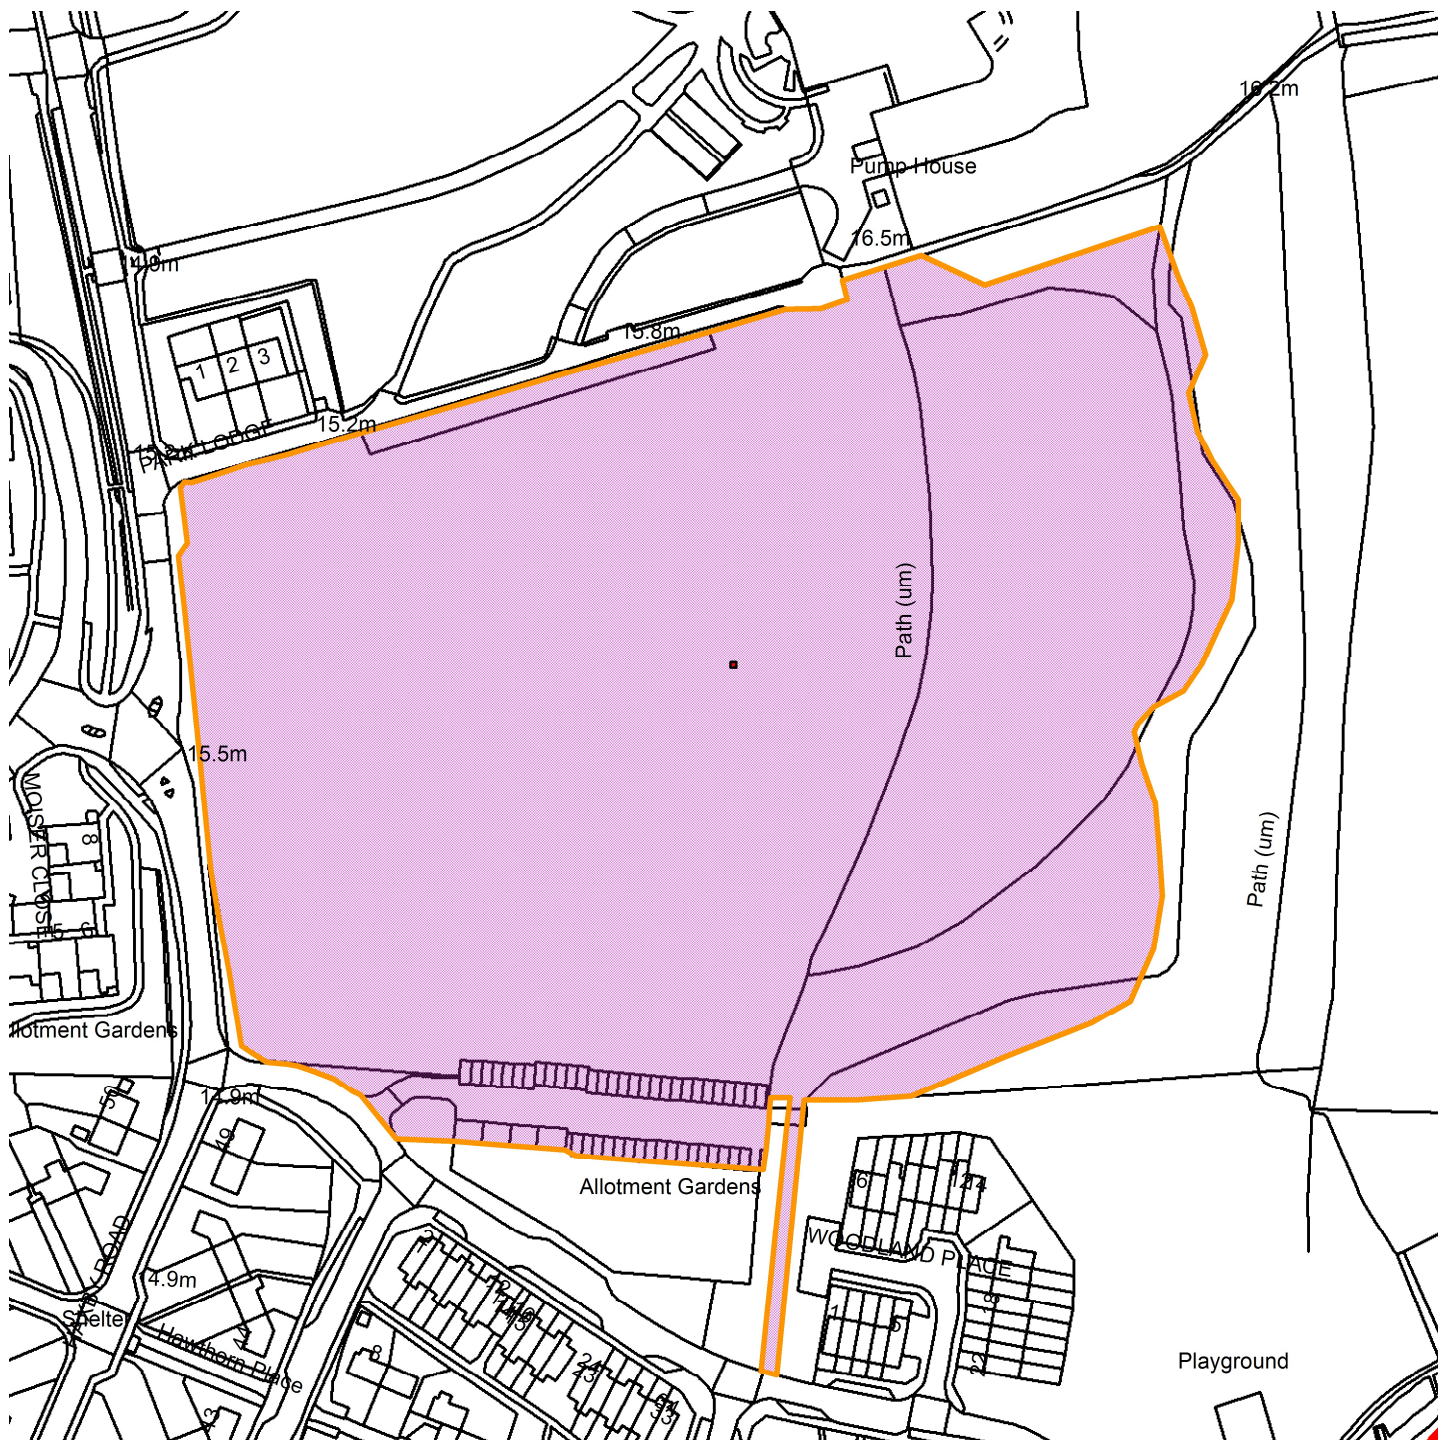

20/02495/FULM

Paddock Lying Between Park Lodge and Willow Bank, Haxby Road

GIS by ESRI (UK)

Scale : 1:1917

Reproduced from the Ordnance Survey map with the permission of the Controller of Her Majesty's Stationery Office © Crown Copyright 2000.

Unauthorised reproduction infringes Crown Copyright and may lead to prosecution or civil proceedings.

Produced using ESRI (UK)'s MapExplorer 2.0 - <http://www.esriuk.com>

Organisation	City of York Council
Department	Directorate of Place
Comments	Not Set
Date	03 January 2024
SLA Number	Not Set